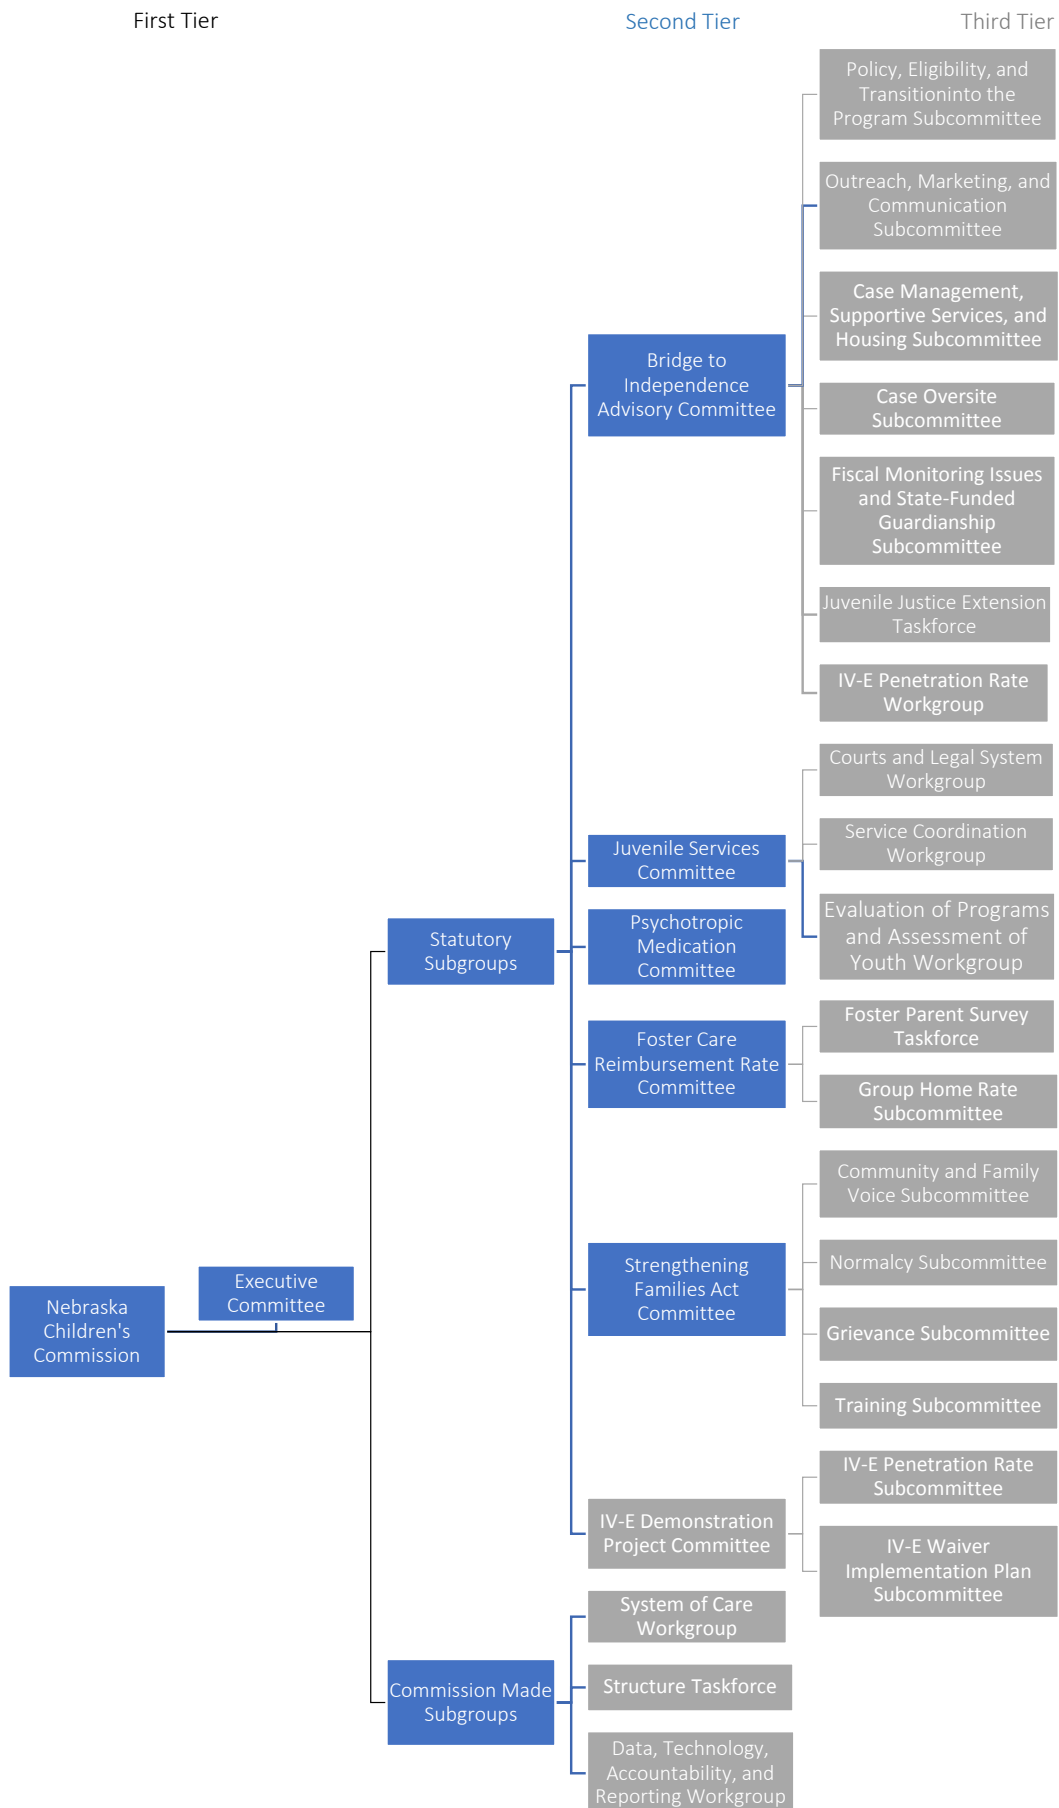

Nebraska Children's Commission and Subgroup Structure (Archived Groups)

Blue = Active
 Grey = Inactive